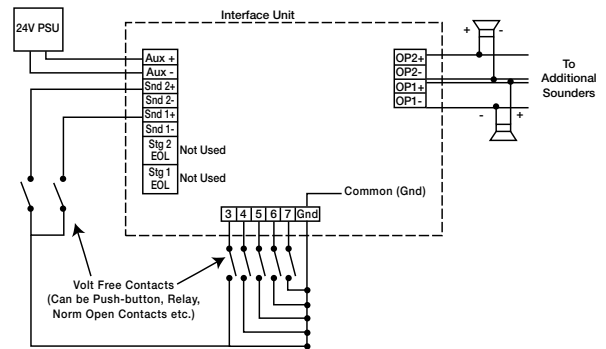

Message Controller

When combined with a Message controller, voice sounders can transmit upto 7 messages via a simple two-core cable.

The control unit has two status indication LED's mounted on its front face; a green 'System Health' indicator and an amber 'fault indicator'.

Features

- Enables voice sounders to transmit up to 7 messages via a two-core cable
- Fully synchronised voice messages
- System health indicators
- Simple operation
- Compatible with any of the Sonos Voice Sounders and the Nexus red LED voice sounder beacon (PNV-0003)

Applications - General signalling

Specifications

Part No.	Description	Messages	Voltage	Quiescent Current	Alarm Current	Sounder Load
PNV-0005	Control Unit	Up to 7	17-28V DC	16mA	45mA	2A

IP Rating: Indoor **Operating Temp:** -25°C to +70°C **Construction:** Polycarb Flame Retardant **Weight:** 0.48Kg
Dimensions: 131mm W x 178mm H x 60.5mm D