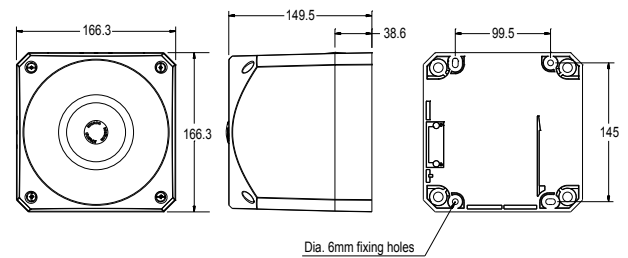

Nexus 105/110/120 Sounder

High output sounders certified to EN54.

Connections are made to the base during the initial wiring phase which results in faster and more reliable installation. In addition, the head is fixed by quarter turn fasteners enabling faster installation and accurate seal compression for weatherproofing.

IP66 as standard means that Nexus can be installed in almost any location.

Features

- 105dB, 110dB and 120dB sound output variants
- Three alarm stages
- First-fix, wire to base technology
- IP66 rated
- Volume control for greater flexibility - 20dB
- 64 tones

Nexus 105

Nexus 110/120

Specifications

Part No.	Description	Colours	Audibility at 1m	Tones	Voltage	Current (tone dependent)
PNS-0001	Nexus 105	Red	105dB (A)	64	10-60V DC	8-40mA
PNS-0013	Nexus 110	Red	110dB (A)	64	10-60V DC	10-50mA
PNS-0005	Nexus 120	Red	120dB (A)	64	10-60V DC	120-550mA

IP Rating: IP66 **Operating Temp:** -25°C to +70°C **Cable Entries:** 5 **Weight:** 105dB Sounder - 0.7kg; 110dB Sounder - 1.1Kg; 120dB Sounder - 1.8Kg
Compliance: EN54-3 Type B