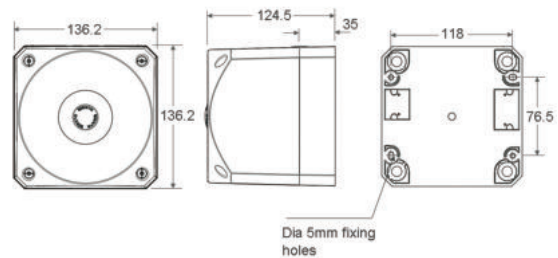

Nexus 105/110/120 Sounder

High output sounders certified to EN54.

Connections are made to the base during the initial wiring phase which results in faster and more reliable installation. In addition, the head is fixed by quarter turn fasteners enabling faster installation and accurate seal compression for weatherproofing.

IP66 as standard means that Nexus can be installed in almost any location.

Features

- 105dB, 110dB and 120dB sound output variants
- Three alarm stages
- First-fix, wire to base technology
- IP66 rated
- Volume control for greater flexibility - 20dB
- 64 tones

Nexus 105

Nexus 110/120

Specifications

Part No.	Description	Colours	Audibility at 1m	Tones	Voltage	Current (tone dependent)
PNS-0001	Nexus 105	Red	105dB (A)	64	10-60V DC	8-40mA
PNS-0013	Nexus 110	Red	110dB (A)	64	10-60V DC	10-50mA
PNS-0005	Nexus 120	Red	120dB (A)	64	10-60V DC	120-550mA

IP Rating: IP66 **Operating Temp:** -25°C to +70°C **Cable Entries:** 5 **Weight:** 105dB Sounder - 0.7kg; 110dB Sounder - 1.1Kg; 120dB Sounder - 1.8Kg
Compliance: EN54-3 Type B